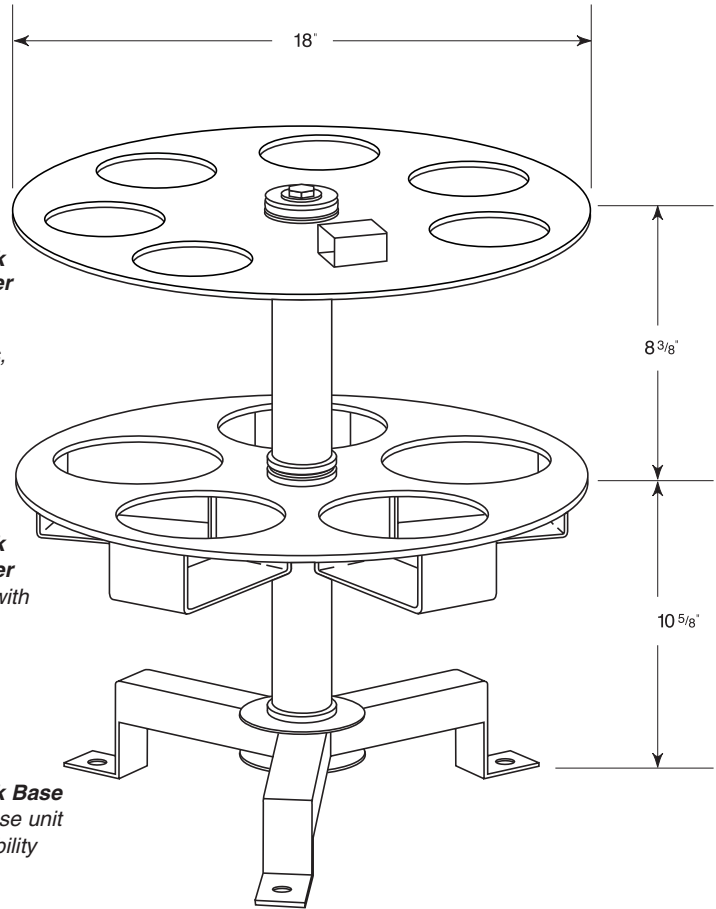

# Let Parker's Swivel Die Rack Clean Up Your Act

The convenient new Swivel Die Rack, organizes and stores your collection of dies so they're always ready to work when you are.

Constructed of heavy-duty 10-gauge steel and powder coated for superior durability, the Swivel Die Rack consists of a base unit and up to five circular holders, each with the capacity to hold five or six dies.

The modular holders, which spin independently for easy die access, can be added or removed as needed, depending upon the number of dies to be stored; and come with all hardware needed for assembly.

The Swivel Die Rack is floor or bench mountable.

**Part No. 80C-SDR-SM:**  
**Swivel Die Rack Small Die Holder**  
Modular holder with cutouts for six small dies, plus block for die ring storage

**Part No. 80C-SDR-LG:**  
**Swivel Die Rack Large Die Holder**  
Modular holder with cutouts for five large dies

**Part No. 80C-SDR-Base:**  
**Swivel Die Rack Base**  
Three-legged base unit designed for stability

NOTE: Swivel Die Rack is designed to stack no more than five die holder levels high.